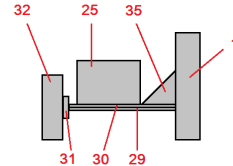

parts 1, 2, 31, 38 to glue on 0,8-1 mm cardboard
 parts 11, 12z, 15, 16, 23p, 24z, 41 to glue on 0,5-0,6 mm cardboard

www.facebook.com/pages/R-P-Models/357629627645697