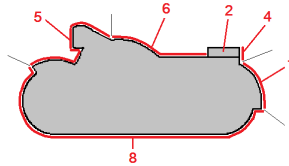

parts 1, 2, 31, 38 to glue on 0,8-1 mm cardboard
 parts 11, 12z, 15, 16, 23p, 24z, 41 to glue on 0,5-0,6 mm cardboard

www.facebook.com/pages/R-P-Models/357629627645697