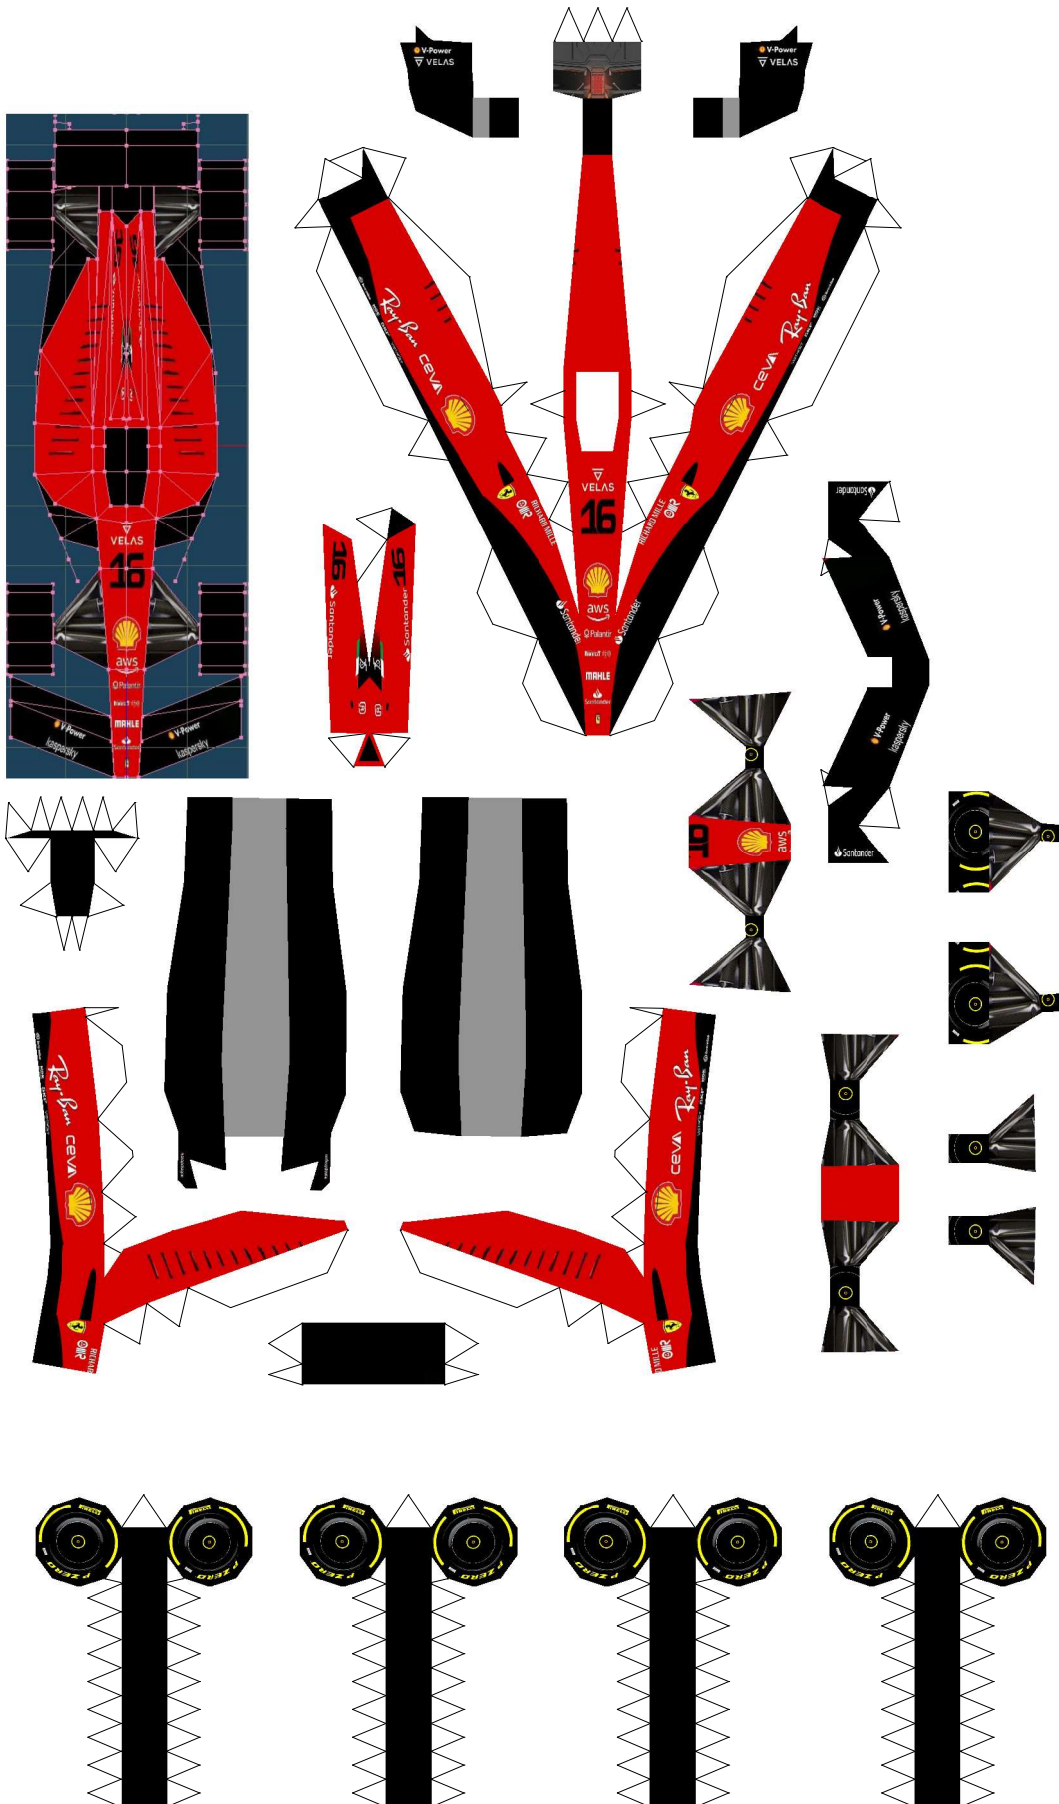

paper model by keroliver for forumenpapier
F1 2022 Ferrari #16 Leclerc. Scale 1/64 v2
Assembled Size. H16. W32. D88

paper model by keroliver for forumenpapier
F1 2022 Ferrari #16 Leclerc. Scale 1/64 v2
Assembled Size. H16. W32. D88