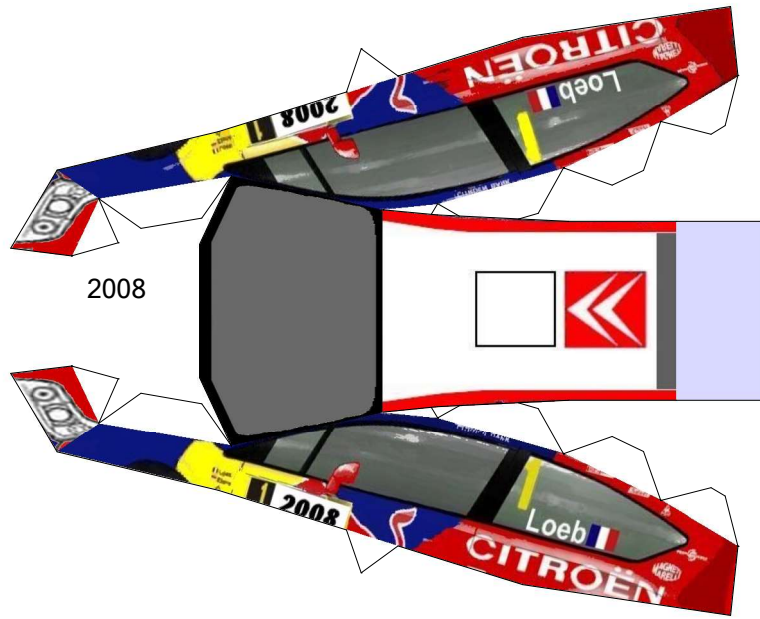

Paper models by keroliver

Eleven years of Loeb !

Citroen C4 2007 - 2008

scale 43. H33 W97 D41

2007

2008

2008

2008