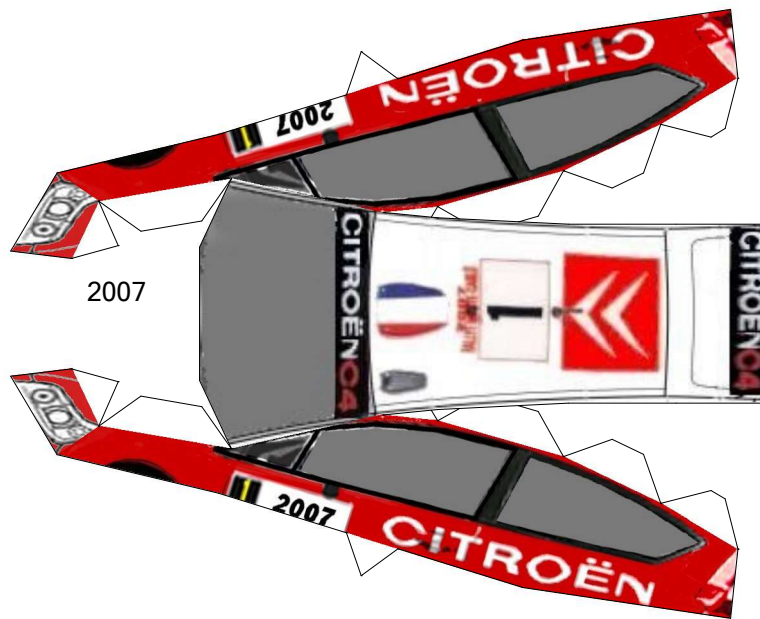

Paper models by keroliver

Eleven years of Loeb !

Citroen C4 2007 - 2008

scale 43. H33 W97 D41

2007

2008

2008

2008

2007

2007